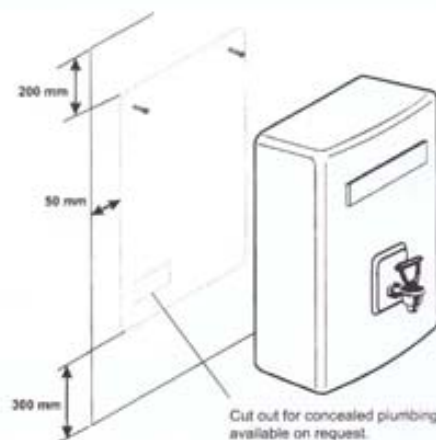

Installation

Warranty

The Timerboil carries a one year warranty on faulty materials and workmanship.

*All these units will be supplied in powder coated steel casing

How to specify Whelan Timerboil

To have:-

- *Integral 24 hr 7 day, programmable timer.
- *Electronic temperature controller that maintains water to within 0.5°C.
- *In-built steam safety cut-out with manual reset.
- *Ability for concealed plumbing and electrical connection.

Distributed by

W.A. DISTRIBUTORS: Kevin J. Mort Distributors
11 Belmont Avenue, Belmont, Western Australia 6104
Phone: (08) 9277 7177 Fax: (08) 9277 7700

Manufactured by: Aust. Dynamic Products P/L Trading as Whelan Industries A.B.N. 70 074 166 984
214-224 Wellington Road, Mulgrave, Victoria 3170. Telephone: (03) 9560 9000 Fax: (03) 9560 2233
Email: sales@whelanindustries.com.au www.whelanindustries.com.au